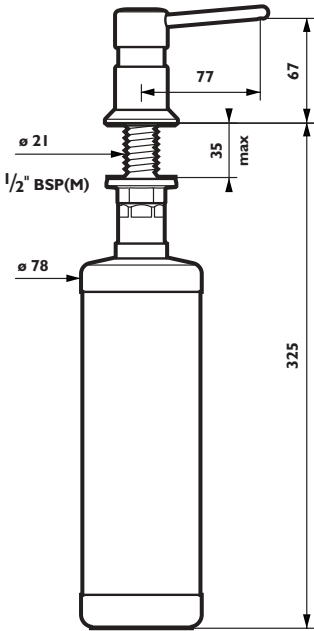

Deck mounted soap dispenser

Data

Push-button deck mounted soap dispenser with straight spout L. 80mm.

Chrome plated body and push-button.

Allen screw prevents vandalism.

Filled up from the top (by unscrewing the upper part) or from the lower part (by unscrewing the bottle).

Code numbers

729008 - soap dispenser deck mounted with 1 litre bottle.

729102 - soap dispenser deck mounted for remote container.
(includes 1.2 m nylon tube)

Description

The soap dispenser provides an attractive accessory to the range of Douglas basin taps and mixers for wash room application in commercial washrooms, sports and leisure centres, and motorway service areas.

How to specify

Soap dispenser deck mounted with 1 litre bottle. Code no 729008

Soap dispenser deck mounted for remote container. (includes 1.2 m nylon tube) Code no 729102

Dimensions in mm