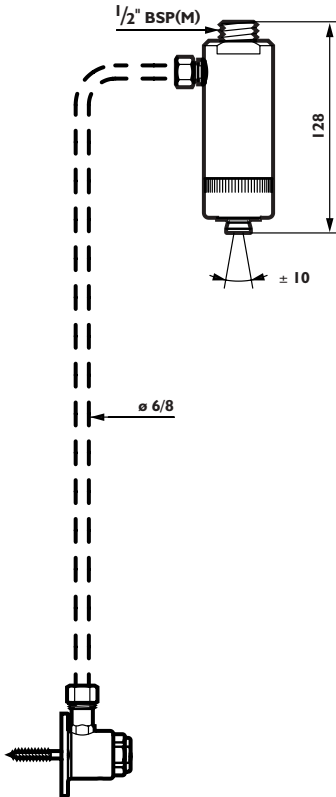

Sporting ceiling shower kit

Data

Wall exposed shower kit and ceiling shower head including:
 Push button starter, fixing by 2 stainless steel screws.
 Vandal proof shower head with integral time flow valve, and flow regulator.
 Body in heavy chrome-plated brass.
 Non-return valve and filter.
 Connections 1/2" BSP(M) top entry mixed water - 1/2" BSP(M).

Code numbers

713000 - Sporting ceiling kit wall exposed push button (*connection tube is not supplied*).
 713001 - Sporting ceiling kit wall recessed push button (*connection tube is not supplied*).

Description

Sporting ceiling shower kit with timed flow valve integrated in the shower head. Vandal-proof fixed shower head with scale-proof nozzle.

- Shut-off delay ~30 sec (+5 / -10) and pre-set flow-rate at 8 L/min.
- Angle of spray cone adjustable by the installer.
- Integrated filters, non-return valves.