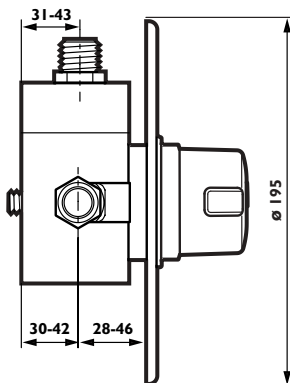

Tempomix exposed shower mixer

Tempomix recessed shower mixer

Dimensions in mm

Data

Automatic time flow mixer ~ 30 sec, adjustment of temperature by the control-knob, maximum temperature adjustable by the installer.

- Pre-set flow-rate 8 L/min, adjustable without cutting-off the water.
- Non-return valve and filters. Body in chrome plated brass.

Code numbers

790000 - Tempomix time flow shower mixer - exposed 15mm, 90mm centres.

790425 - Tempomix time flow shower mixer - recessed 15mm with wallplate 160mm x 160mm.

790925 - Tempomix time flow shower mixer - recessed 15mm with wallplate 195 Ø.

Pressures and flow-rates

Dynamic pressure	bar	0.5	1	2	3	4	5
Max. flow rate without shower head	l/s	0.15	0.21	0.28	0.33	0.38	0.42
Recommended pressure:		0.8 to 5 bar.					

How to specify

Tempomix time flow shower mixer - Exposed 15mm.
Code no 790000

Tempomix time flow shower mixer - Recessed 15mm - wallplate 160x160. Code no 790425

Tempomix time flow shower mixer - Recessed 15mm - wallplate 195 Ø. Code no 790925