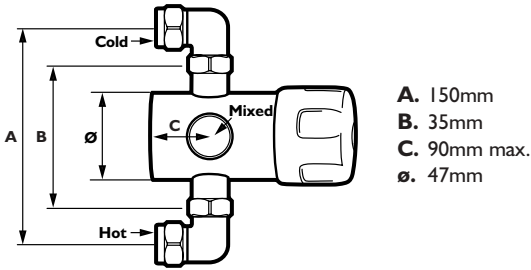

Tempomix exposed shower mixer

Tempomix recessed shower mixer

Dimensions in mm

Data

Automatic time flow mixer ~ 30 sec, adjustment of temperature by the control-knob, maximum temperature adjustable by the installer.

- Pre-set flow-rate 8 L/min, adjustable without cutting-off the water.
- Non-return valve and filters. Body in chrome plated brass.

Code numbers

790000 - Tempomix time flow shower mixer - exposed 15mm, 90mm centres.

790425 - Tempomix time flow shower mixer - recessed 15mm with wallplate 160mm x 160mm.

790925 - Tempomix time flow shower mixer - recessed 15mm with wallplate 195 Ø.

Pressures and flow-rates

Dynamic pressure	bar	0.5	1	2	3	4	5
Max. flow rate without shower head	l/s	0.15	0.21	0.28	0.33	0.38	0.42
Recommended pressure:		0.8 to 5 bar.					

How to specify

Tempomix time flow shower mixer - Exposed 15mm.
Code no 790000

Tempomix time flow shower mixer - Recessed 15mm - wallplate 160x160. Code no 790425

Tempomix time flow shower mixer - Recessed 15mm - wallplate 195 Ø. Code no 790925