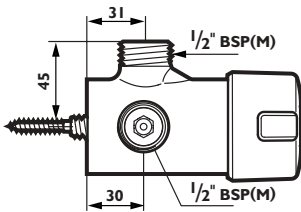

Tempomix exposed shower mixer

Tempomix recessed shower mixer

Dimensions in mm

Data

Automatic time flow mixer ~ 30 sec, adjustment of temperature by the control-knob, maximum temperature adjustable by the installer.

- Pre-set flow-rate 8 L/min, adjustable without cutting-off the water.
- Non-return valve and filters. Body in chrome plated brass.

Code numbers

790000 - Tempomix time flow shower mixer - exposed 15mm, 90mm centres.

790425 - Tempomix time flow shower mixer - recessed 15mm with wallplate 160mm x 160mm.

790925 - Tempomix time flow shower mixer - recessed 15mm with wallplate 195 Ø.

Pressures and flow-rates

Dynamic pressure	bar	0.5	1	2	3	4	5
Max. flow rate without shower head	l/s	0.15	0.21	0.28	0.33	0.38	0.42
Recommended pressure:		0.8 to 5 bar.					

How to specify

Tempomix time flow shower mixer - Exposed 15mm.
Code no 790000

Tempomix time flow shower mixer - Recessed 15mm - wallplate 160x160. Code no 790425

Tempomix time flow shower mixer - Recessed 15mm - wallplate 195 Ø. Code no 790925